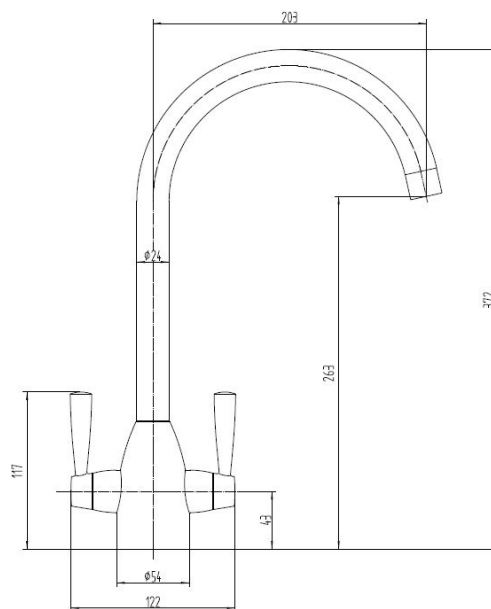

Highlife Leith Chrome Sink Mixer 12331

FEATURES

- Twin Lever handle for easy control of desired water flow and temperature
- Hot and Cold 1/4 Turn Ceramic Disc's for long lasting smooth operation
- Supplied with fixing kit and 2x M10 flexi tails
- Suitable for 1 tap hole deck mount
- UK Standard fitting - 1/2" BSP
- Recommended operating pressure: 0.5 bar

TECHNICAL DRAWING

COLOUR/FINISH

Chrome

SPECIFICATIONS

Width	-
Height	375
Depth	240
Product Range	Leith
Material	Brass

FLOW RATES

Pressure (Bar)	0.5	1.0	2.0	3.0	4.0	5.0
Flow (L/Min)	7.8	1-8	15	18.2	-	-

Visit [Plumb2u](#)